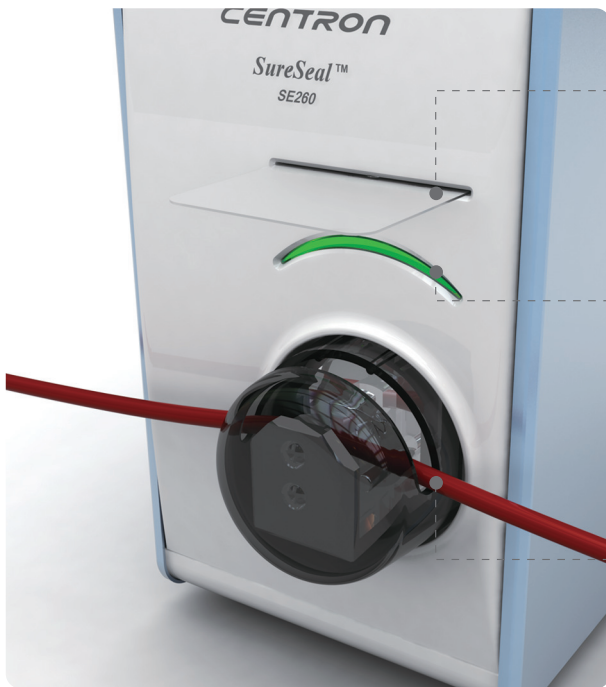

Don't just seal, SURESEAL

CENTRON

SureSeal™ SE260

TUBE SEALER

The professional choice for heavy-duty tube sealing

SureSeal™ SE260 is AC powered benchtop tube sealer with integrated sealing head and optional sealing hand unit. New sealing technology and enforced reliability make SE260 ideal for most demanding environments.

■ Features

- Premium sealing quality
- Simple operation, fast sealing, no warm-up required
- Sealing hand unit ready
- Automatic tubing detection
- LED indicator to show sealing progress
- Applicable to wide range of blood bag tubing
- Head protector / Splash guard for user safety

Centron

Smart Solutions for Smarter Bloodbanking

New state-of-the-art sealing head

- New sealing technology ensures safe sealing of even thick and sensitive tubings with wide sealed surface.
- With automatic tubing detection, sealing will automatically start when tubing is placed in the sealing head.
- Semitransparent head protector for safe and easy operation (detachable, easy to clean)
- Applicable tubing diameter 2-6mm (1/4")

Splashguard

- protects users from accidental blood splash
- Detachable, easy to clean

Indication lamp

- shows sealing progress

Wide sealed surface with notch at the center

- Reliable sealing quality prevents leakage
- Easy to segment