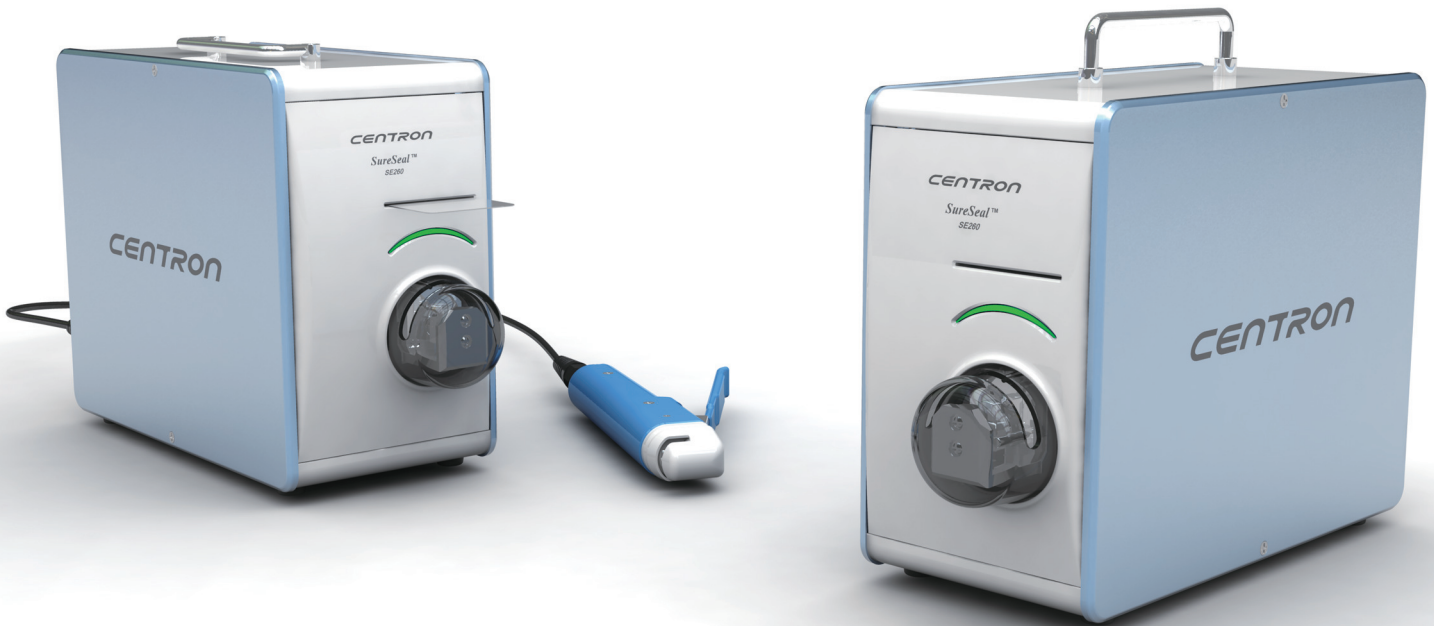

Don't just seal, SURESEAL

CENTRON

SureSeal™ SE260

TUBE SEALER

The professional choice for heavy-duty tube sealing

SureSeal™ SE260 is AC powered benchtop tube sealer with integrated sealing head and optional sealing hand unit. New sealing technology and enforced reliability make SE260 ideal for most demanding environments.

■ Features

- Premium sealing quality
- Simple operation, fast sealing, no warm-up required
- Sealing hand unit ready
- Automatic tubing detection
- LED indicator to show sealing progress
- Applicable to wide range of blood bag tubing
- Head protector / Splash guard for user safety

Centron

Smart Solutions for Smarter Bloodbanking

New state-of-the-art sealing head

- New sealing technology ensures safe sealing of even thick and sensitive tubings with wide sealed surface.
- With automatic tubing detection, sealing will automatically start when tubing is placed in the sealing head.
- Semitransparent head protector for safe and easy operation (detachable, easy to clean)
- Applicable tubing diameter 2-6mm (1/4")

Splashguard

- protects users from accidental blood splash
- Detachable, easy to clean

Indication lamp

- shows sealing progress

Wide sealed surface with notch at the center

- Reliable sealing quality prevents leakage
- Easy to segment